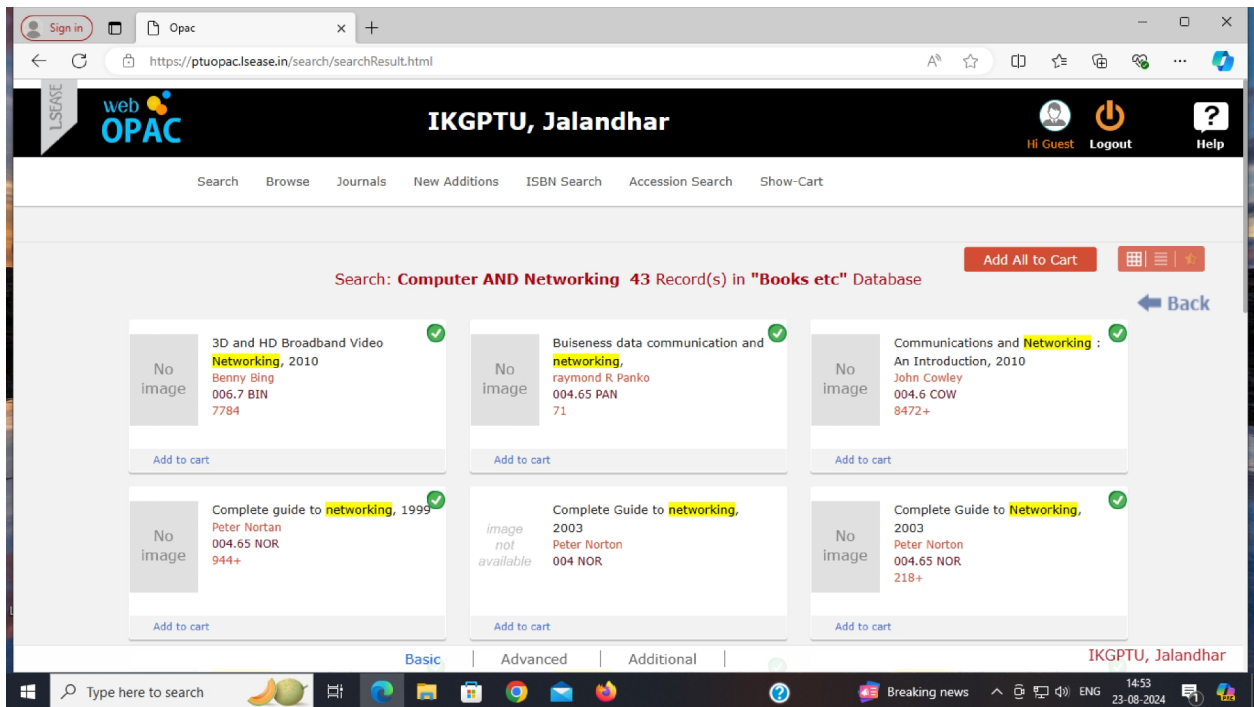

Key Indicator: 4.2

Metric No. 4.2.1

(Scanner)

Key Indicator: 4.2

Metric No. 4.2.1

(RFID Gate)

Key Indicator: 4.2

Metric No. 4.2.1