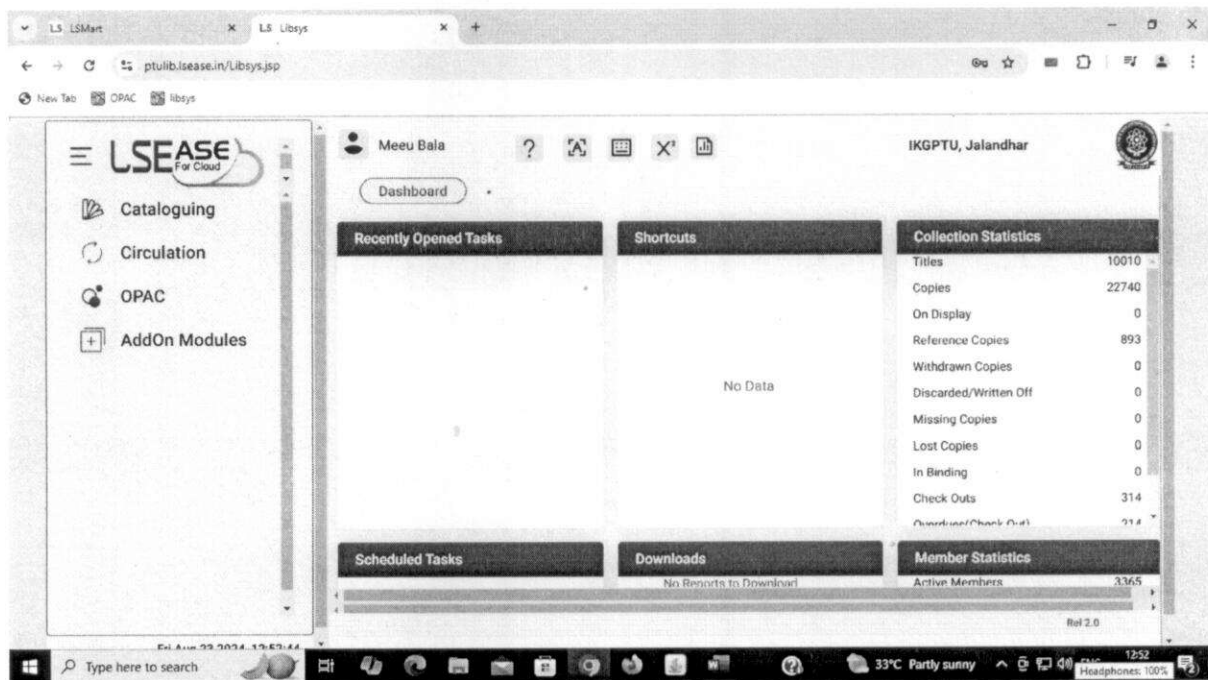

Key Indicator: 4.2

Metric No. 4.2.1

LIBSYS Software: Web Centric Software LSEase EJB version

Md
Deputy Librarian
I.K. Gujral Punjab Technical University
Jalandhar