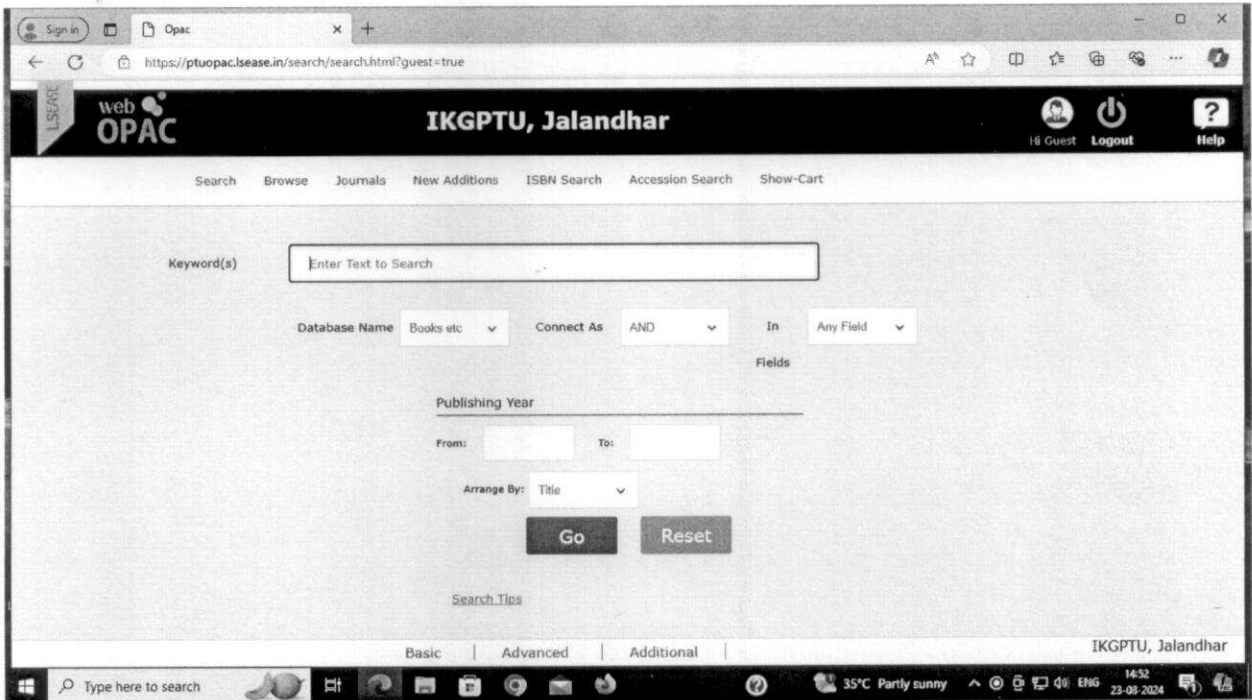

Key Indicator: 4.2

Metric No. 4.2.1

(Web OPAC)

44
Deputy Librarian
I.K. Gujral Punjab Technical University
Jalandhar